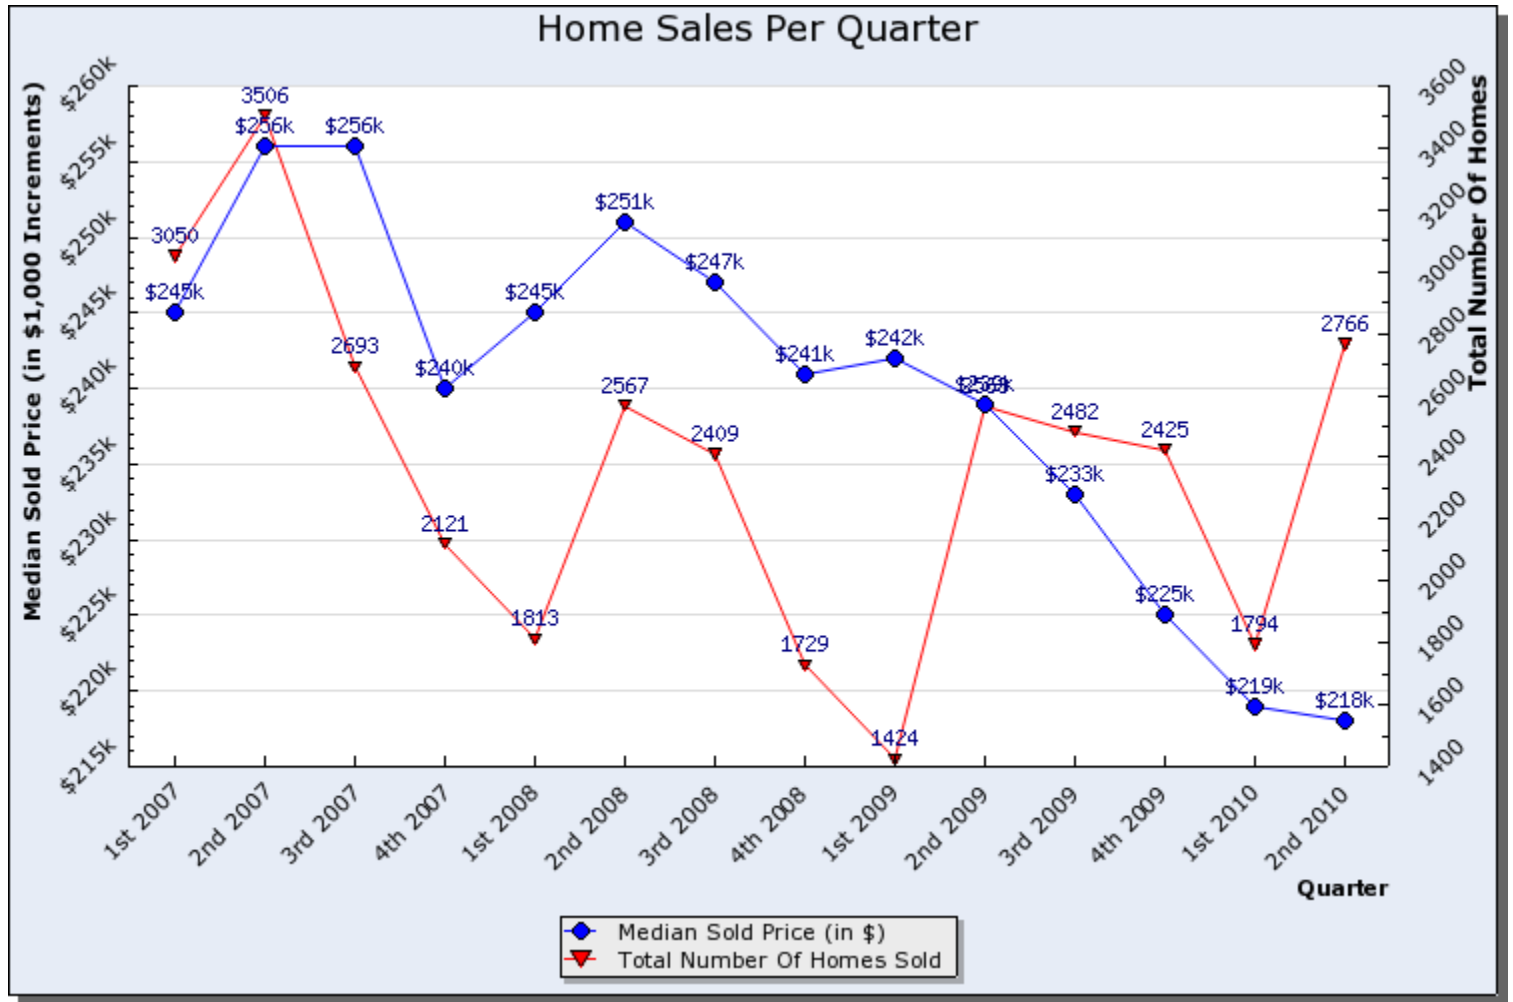

Home Sales Graph Report

Search Criteria: State is Utah, County is Salt Lake, Property Type is Single Family

Prepared By:  
 Brad Dundas  
 Stonebrook Real Estate  
 801-550-0330

This report was generated automatically by the Wasatch Front Regional MLS on 07/07/2010 at 01:23 PM