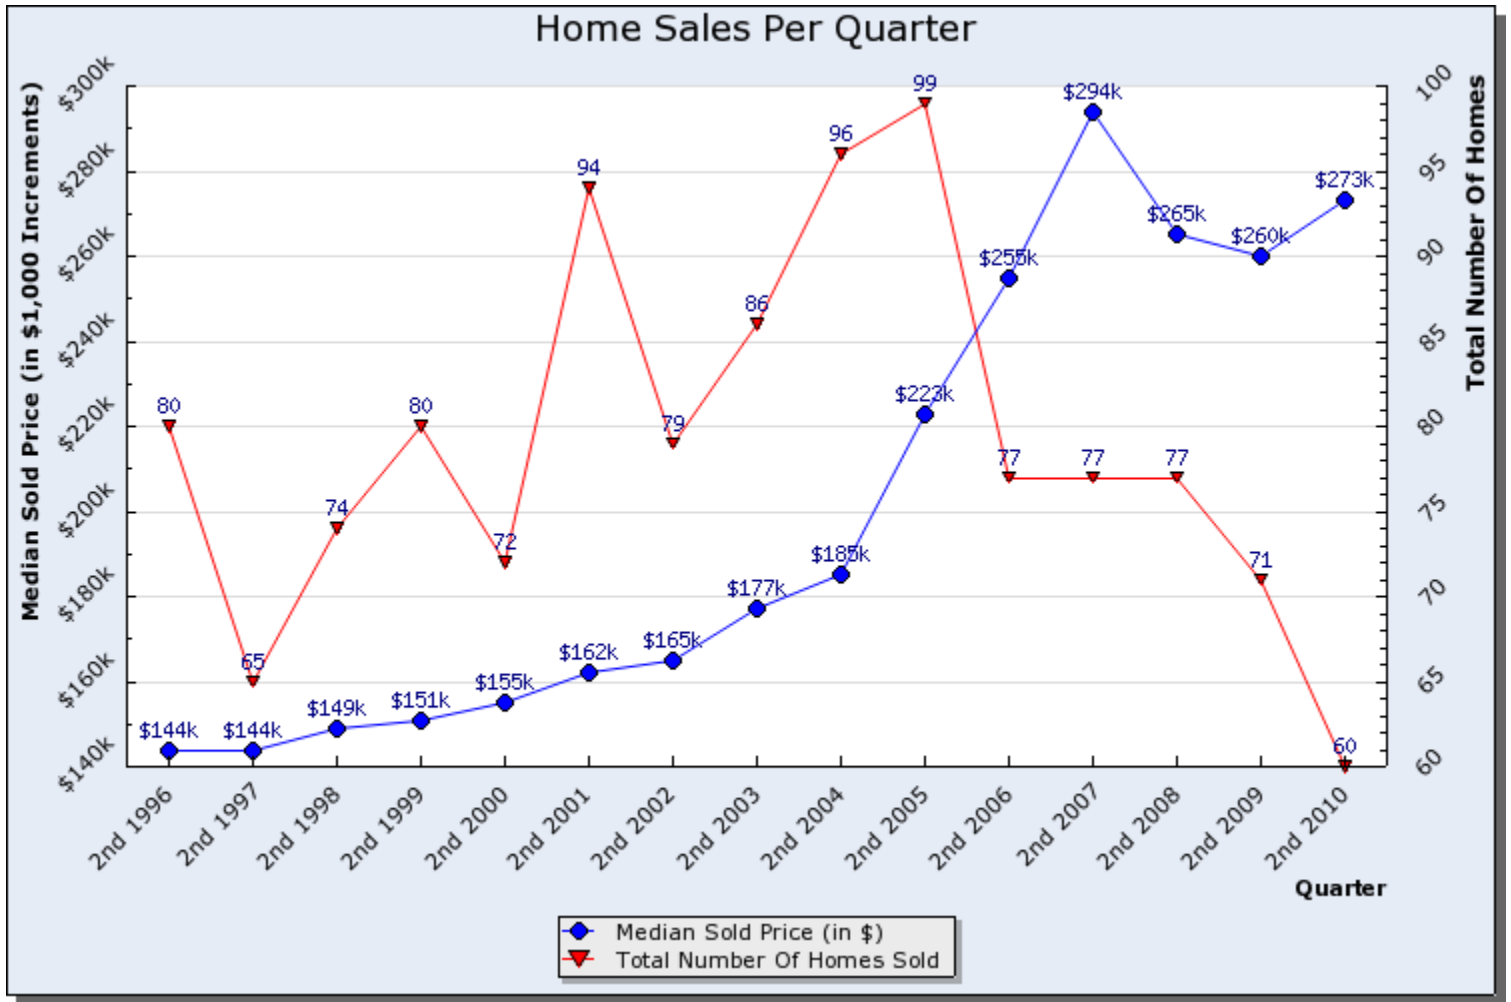

Search Criteria: Selected Area Of Map, State is Utah

Prepared By:  
Brad Dundas  
Stonebrook Real Estate  
801-550-0330

This report was generated automatically by the Wasatch Front Regional MLS on 07/07/2010 at 12:30 PM