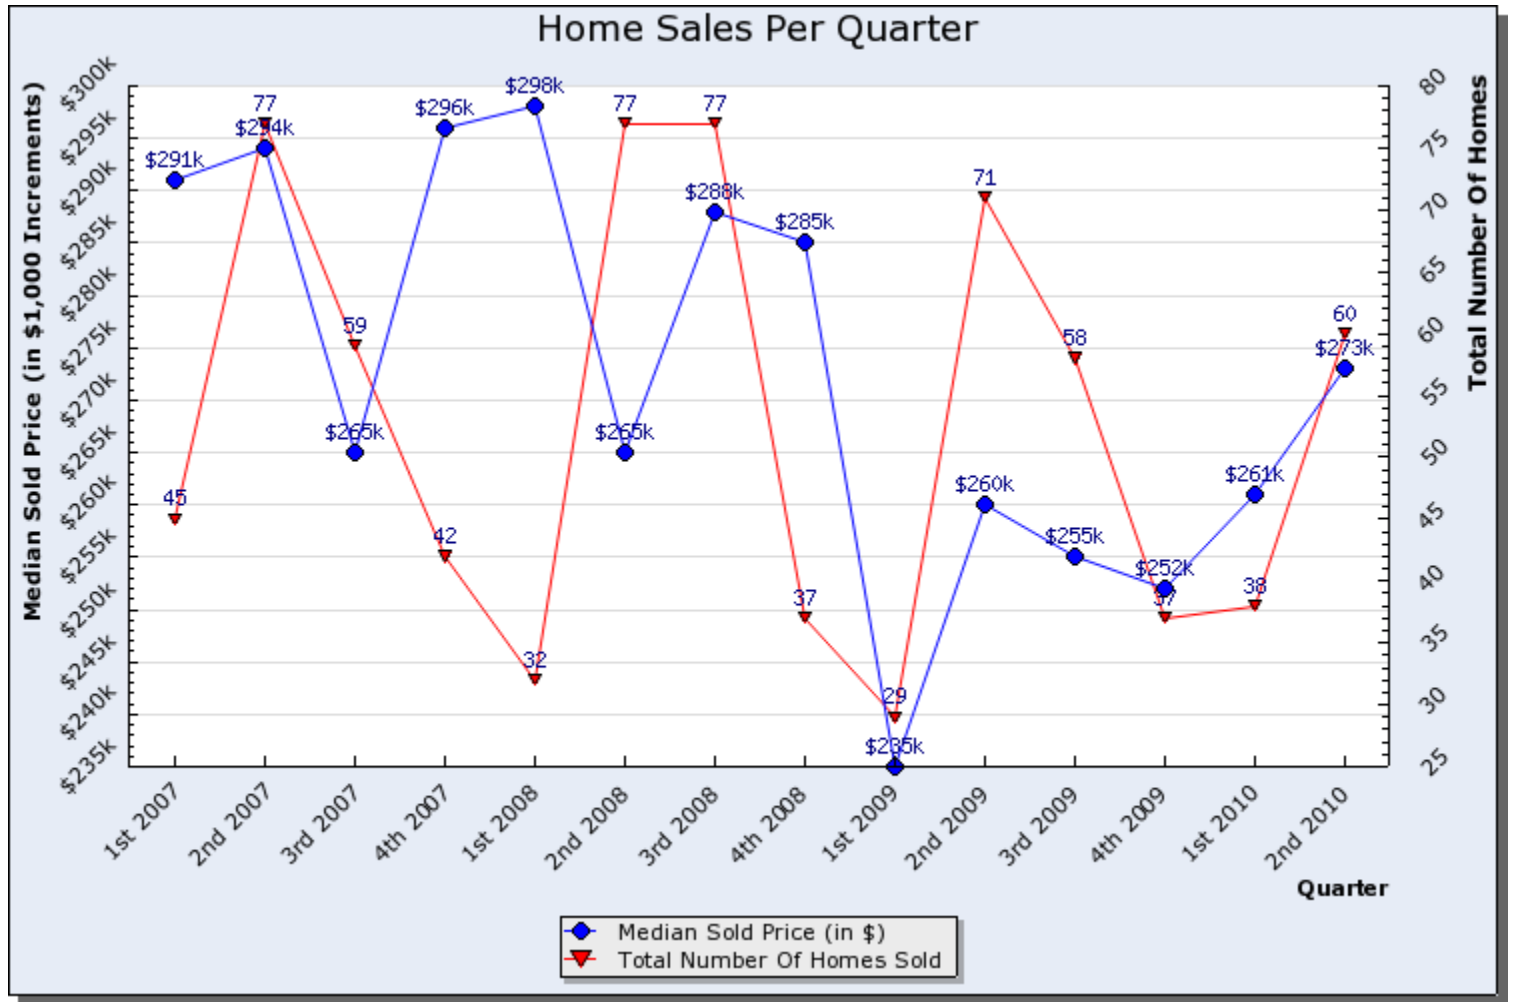

Home Sales Graph Report

Search Criteria: Selected Area Of Map, State is Utah

Prepared By:
 Brad Dundas
 Stonebrook Real Estate
 801-550-0330

This report was generated automatically by the Wasatch Front Regional MLS on 07/07/2010 at 12:22 PM