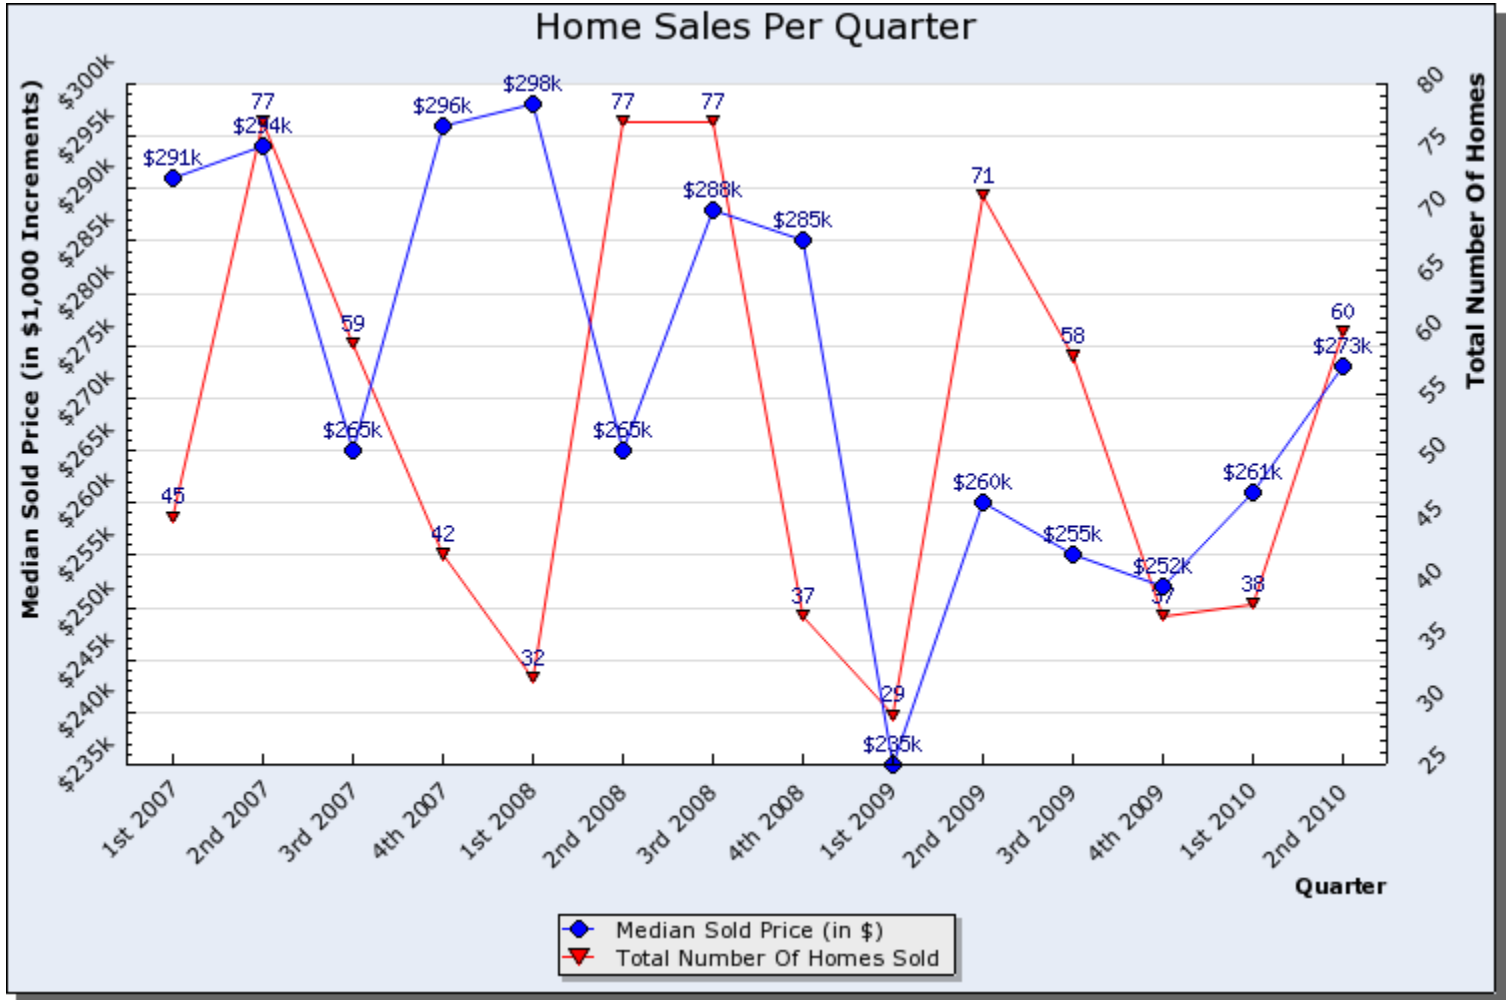

Home Sales Graph Report

Search Criteria: Selected Area Of Map, State is Utah

Prepared By:
 Brad Dundas
 Stonebrook Real Estate
 801-550-0330

This report was generated automatically by the Wasatch Front Regional MLS on 07/07/2010 at 12:22 PM