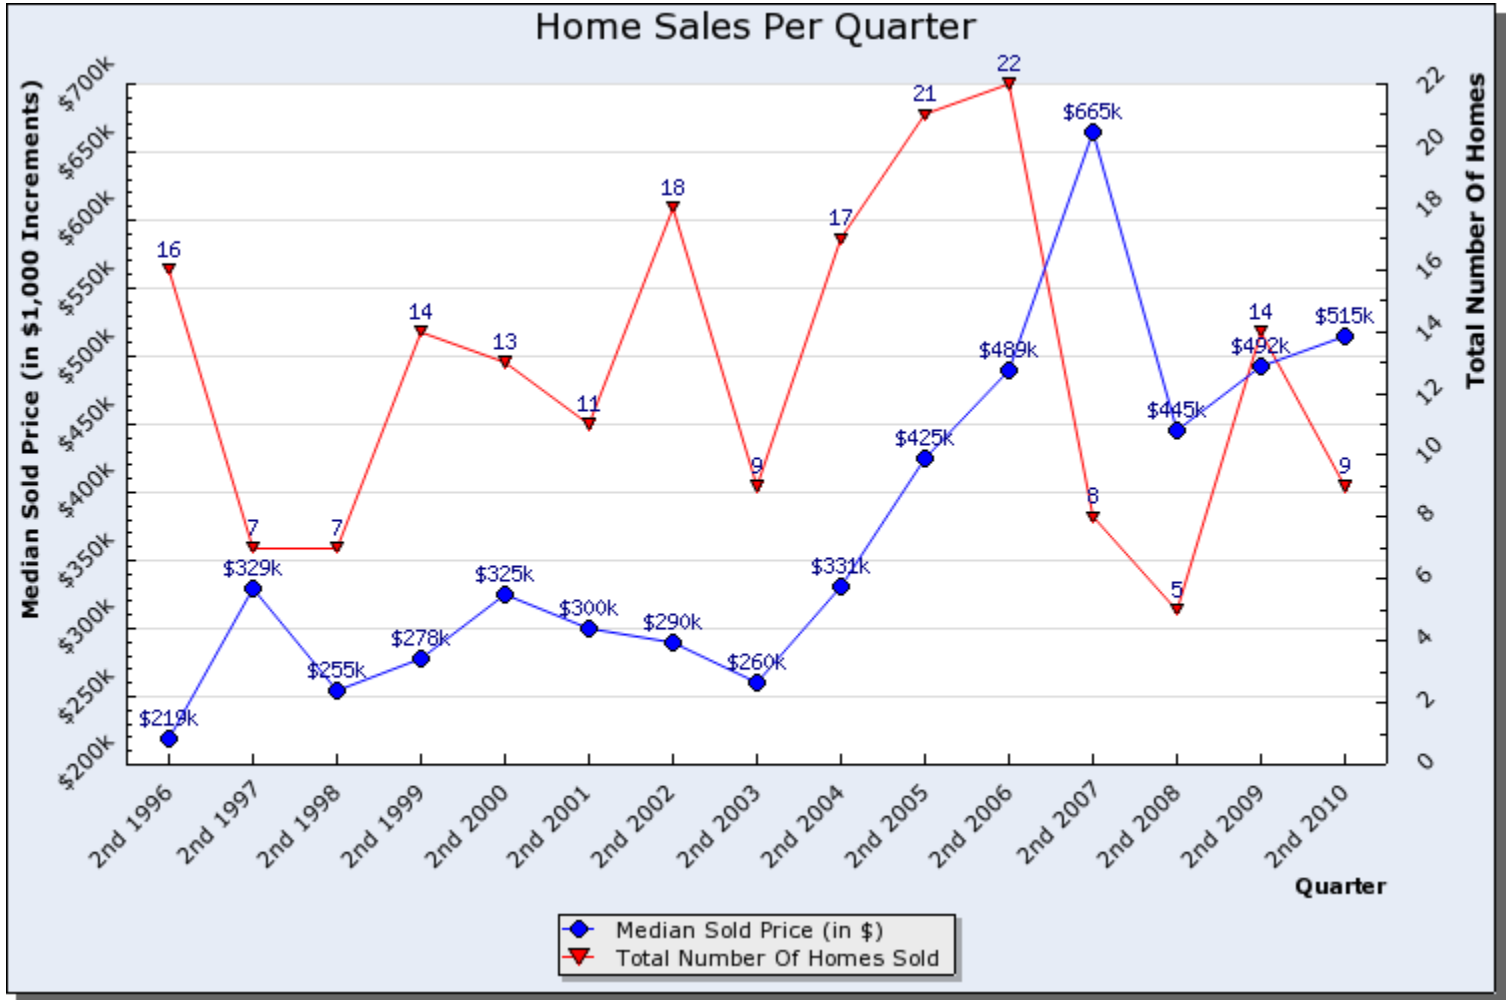

Home Sales Graph Report

Search Criteria: Selected Area Of Map, State is Utah

Prepared By:  
 Brad Dundas  
 Stonebrook Real Estate  
 801-550-0330

This report was generated automatically by the Wasatch Front Regional MLS on 07/06/2010 at 08:48 PM