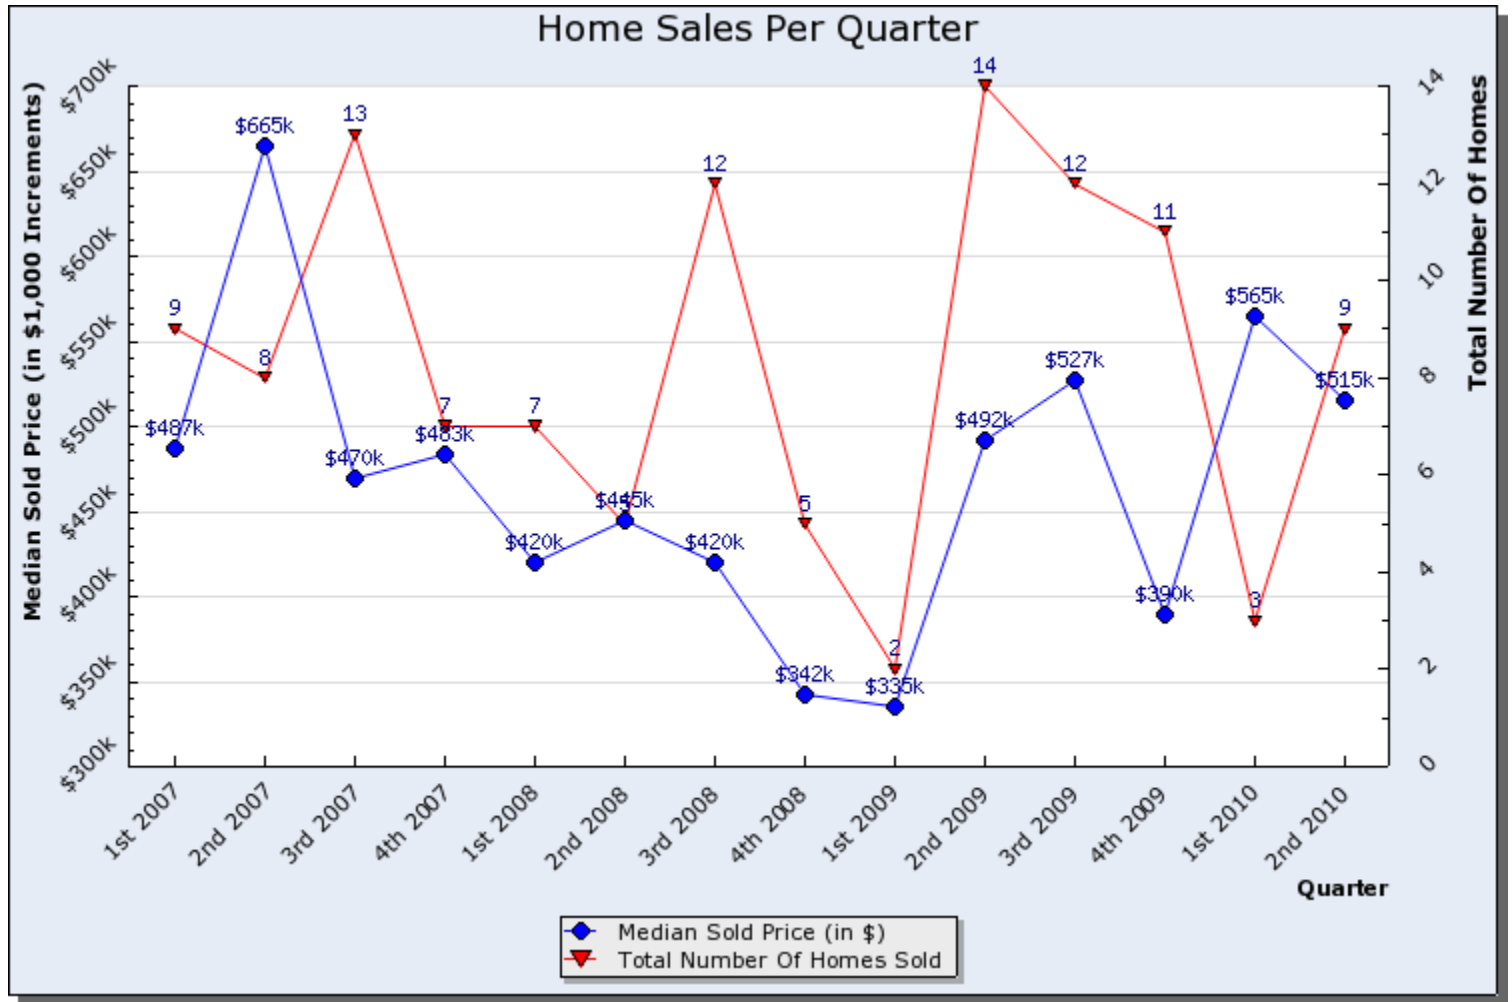

Home Sales Graph Report

Search Criteria: Selected Area Of Map, State is Utah

Prepared By:
 Brad Dundas
 Stonebrook Real Estate
 801-550-0330

This report was generated automatically by the Wasatch Front Regional MLS on 07/06/2010 at 08:50 PM