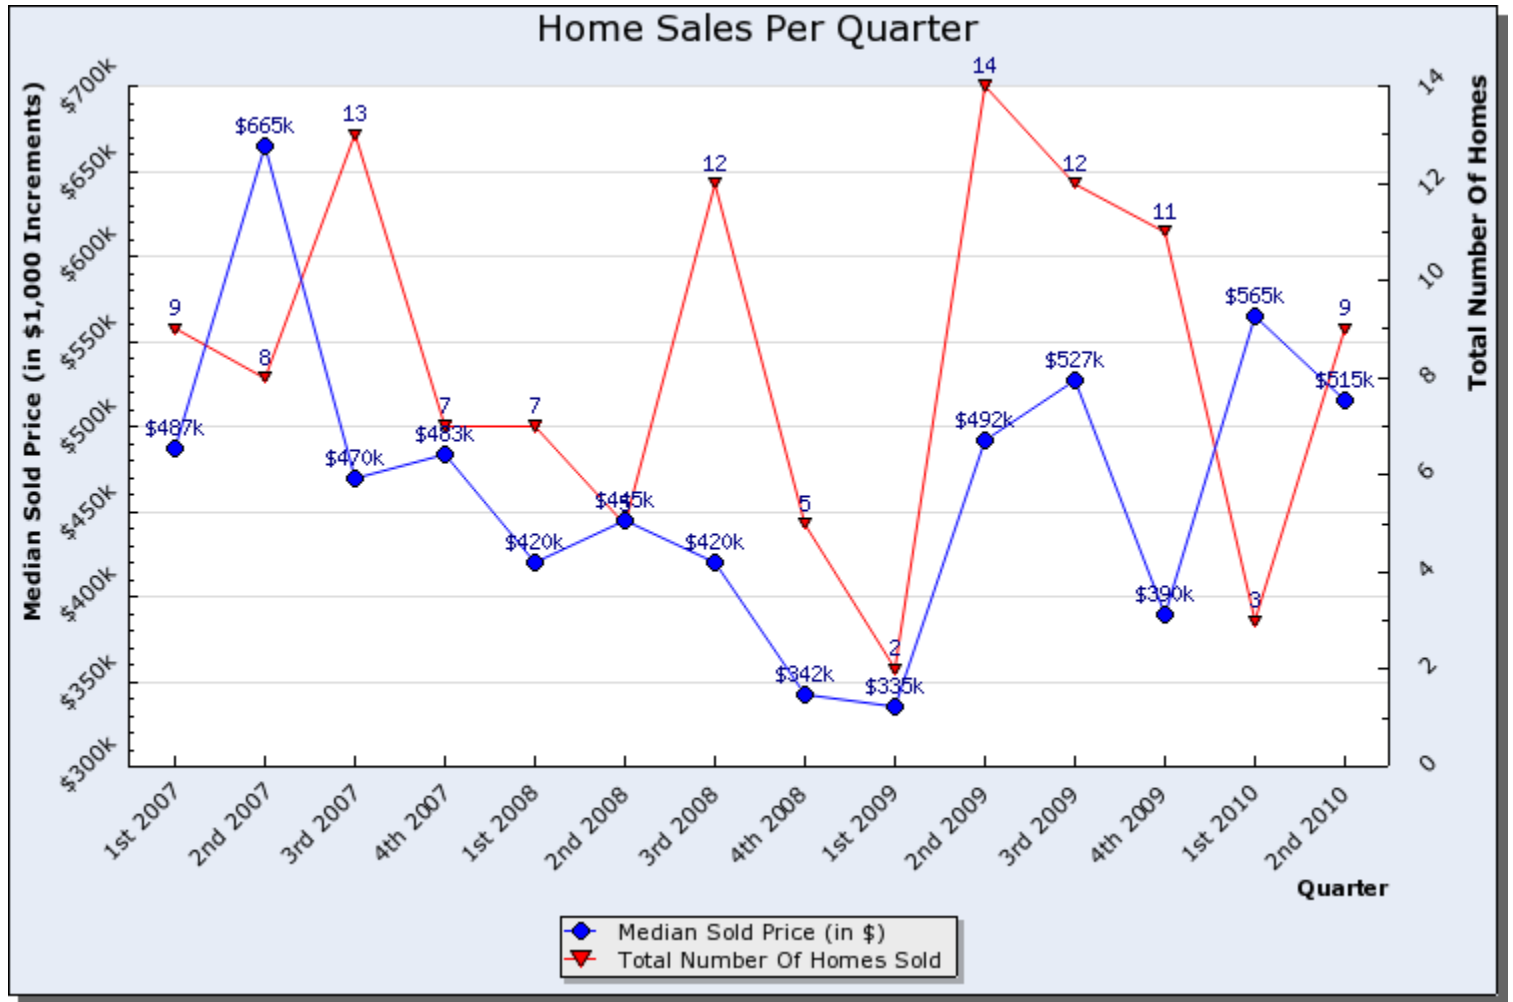

Home Sales Graph Report

Search Criteria: Selected Area Of Map, State is Utah

Prepared By:  
Brad Dundas  
Stonebrook Real Estate  
801-550-0330

This report was generated automatically by the Wasatch Front Regional MLS on 07/06/2010 at 08:50 PM