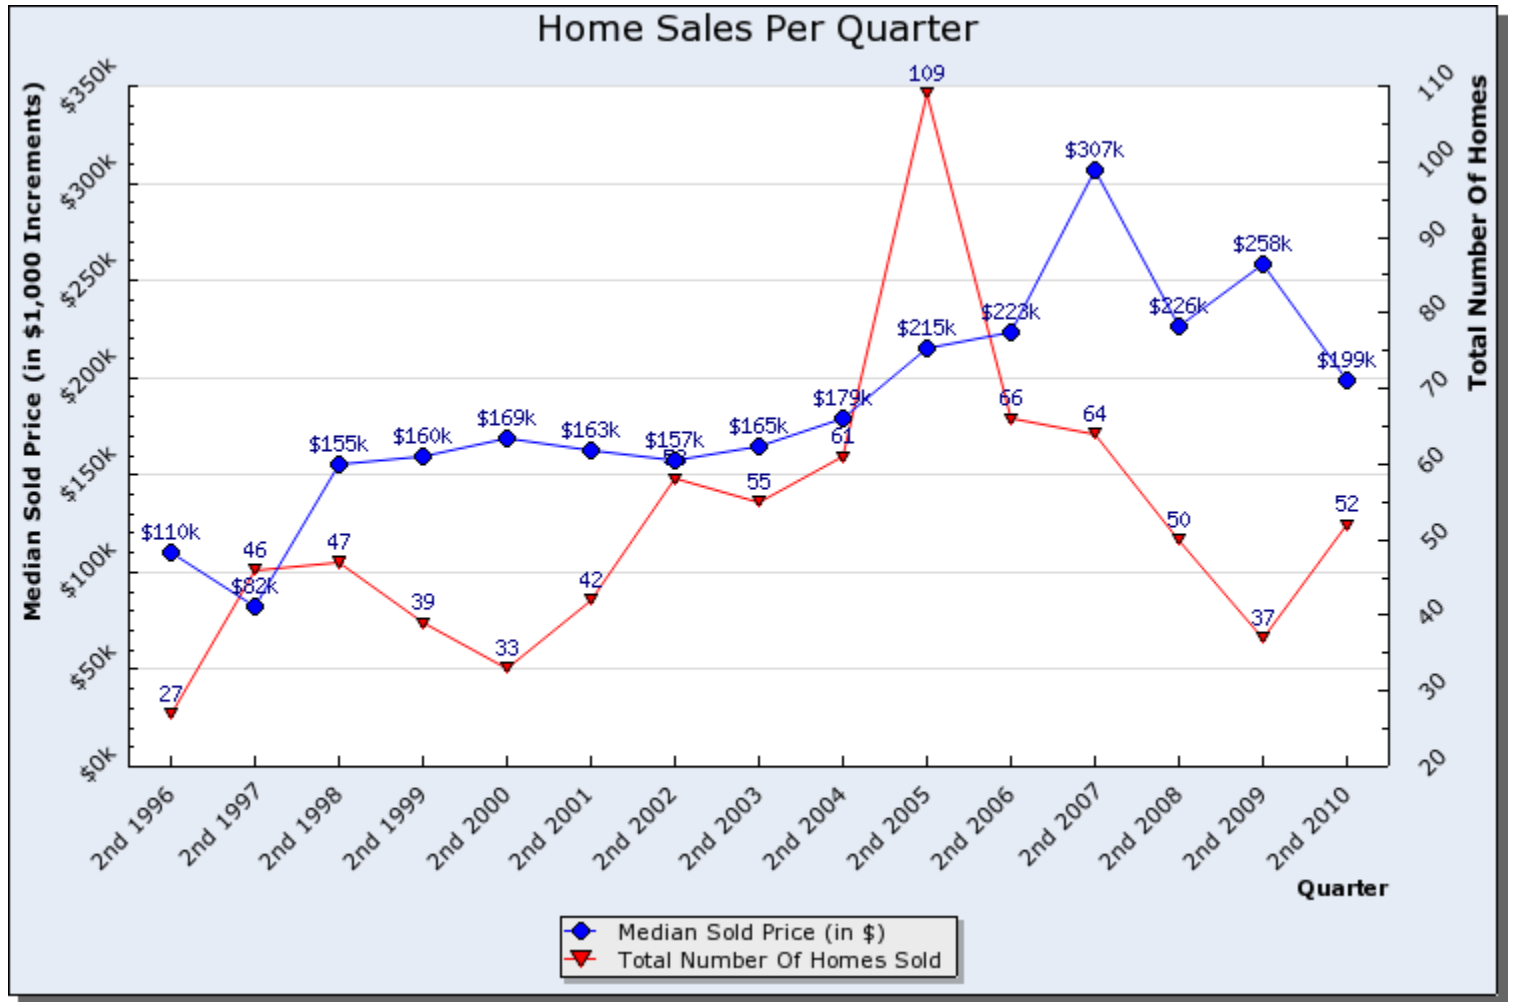

Search Criteria: Selected Area Of Map, State is Utah

Prepared By:
 Brad Dundas
 Stonebrook Real Estate
 801-550-0330

This report was generated automatically by the Wasatch Front Regional MLS on 07/07/2010 at 12:34 PM