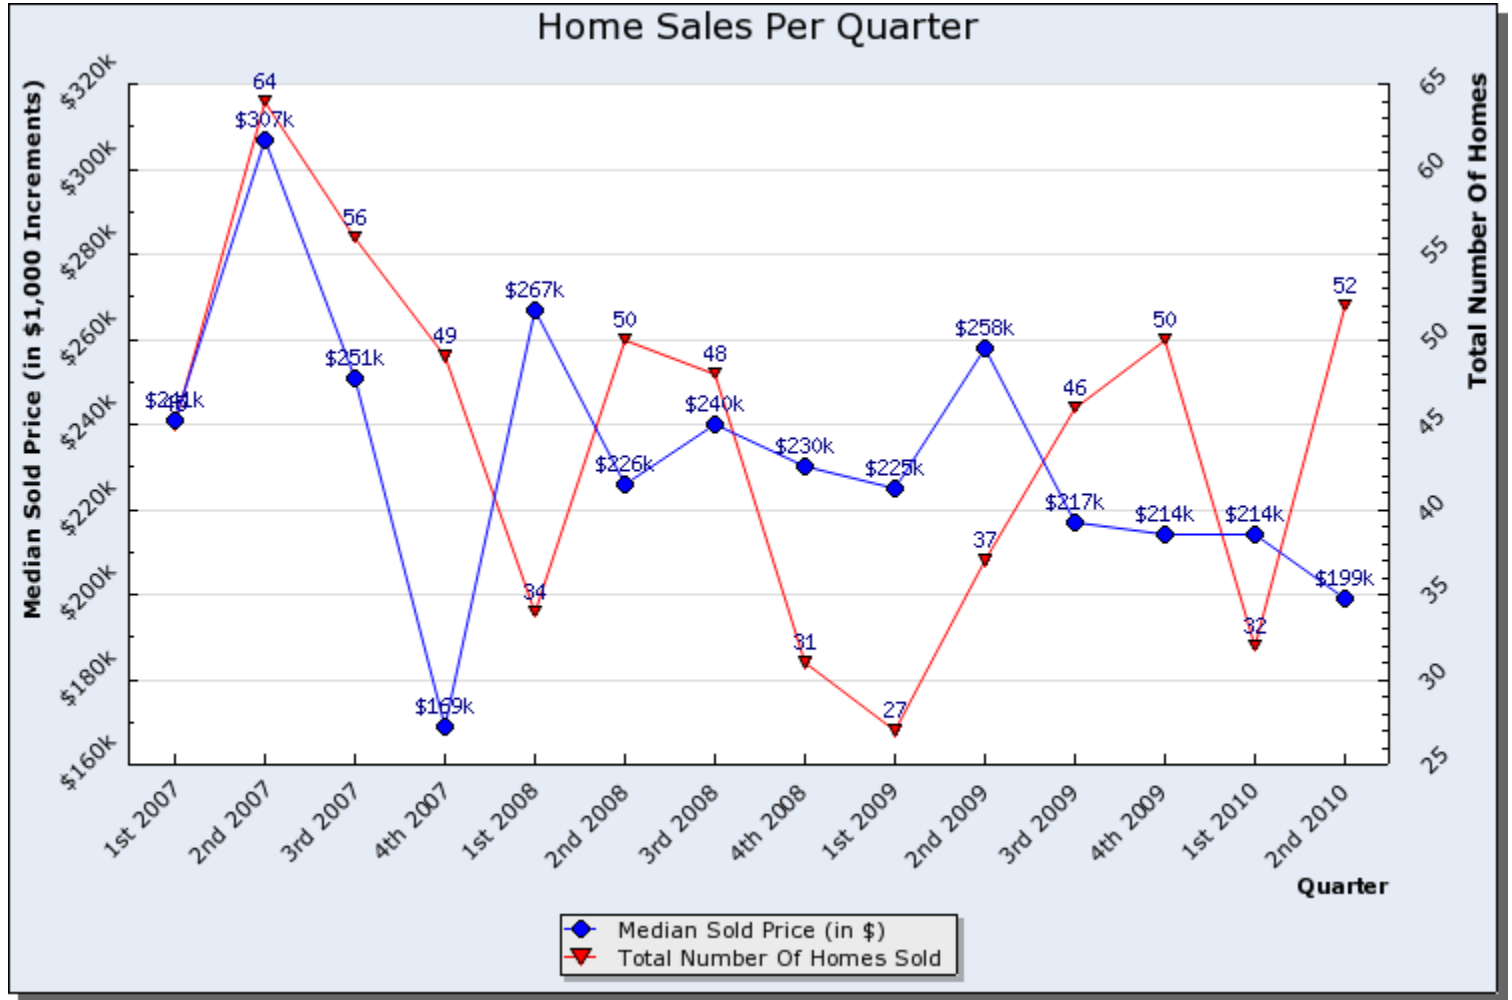

Wasatch Front Regional MLS

Home Sales Graph Report

Search Criteria: Selected Area Of Map, State is Utah

Prepared By:
Brad Dundas
Stonebrook Real Estate
801-550-0330

This report was generated automatically by the Wasatch Front Regional MLS on 07/07/2010 at 12:36 PM