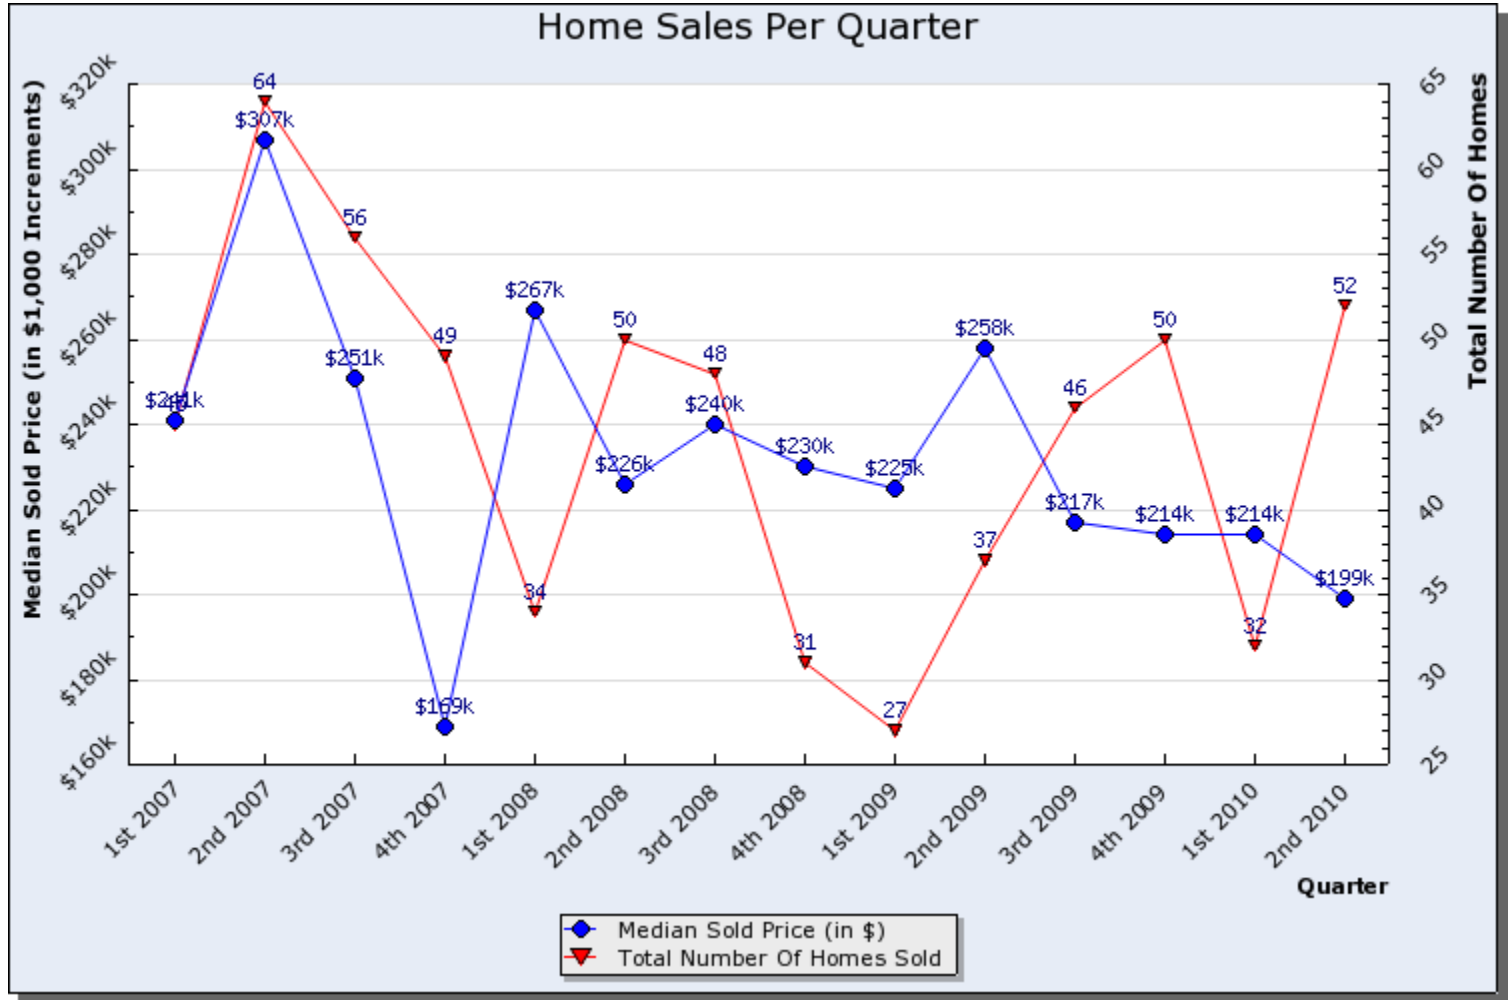

## Home Sales Graph Report

Search Criteria: Selected Area Of Map, State is Utah

Prepared By:  
Brad Dundas  
Stonebrook Real Estate  
801-550-0330

This report was generated automatically by the Wasatch Front Regional MLS on 07/07/2010 at 12:36 PM